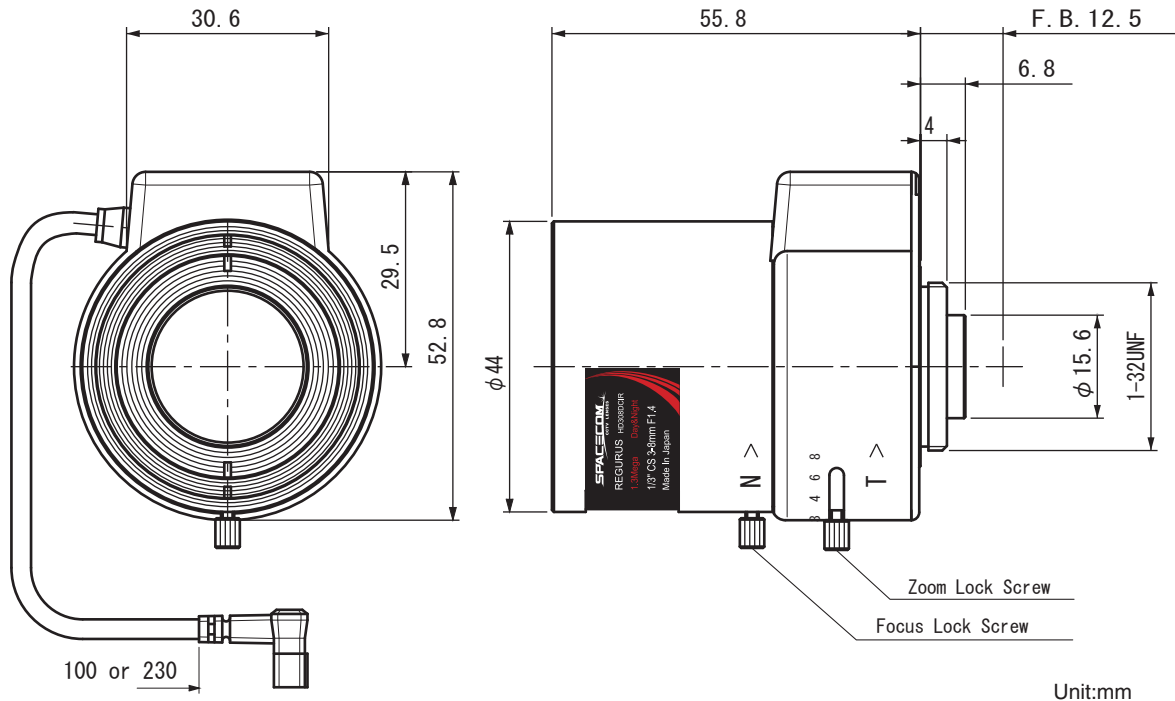

**【SPECIFICATION】 1.3MegaPixel Day&Night Lens**

Format Size:  $\frac{1}{3}$   $\frac{1}{4}$

Focal Length : 3~8mm	Back Focus : 6.50~12.61mm (In Air)
Maximum Relative Aperture : 1:1.4	Flange Back : 12.5mm
Iris : F1.4~360 (Auto Close System)	Operation : Focus : Manual Zoom : Manual Iris : Auto (DC-Iris)
Zoom Ratio : 2.7x	Operation Temperature : -10~+50°C
Angular Field Of View : 96.1° × 70.1° (at f=3mm) 35.0° × 26.2° (at f=8mm)	Mount : CS-Mount (Adjustable Lens Position)
Image Format : 4.8×3.6mm (φ6mm)	Size : D44 × 55.8 × 52.8mm
Minimum Object Distance : 0.5m (From Front Vertex)	Weight : Apporox140g

**【COMPOSITION】**

- Lens . . . . . 1
- Front Cap . . . . . 1
- Rear Cap . . . . . 1

**【DIMENSIONS】**

**【CIRCUIT DIAGRAM】**