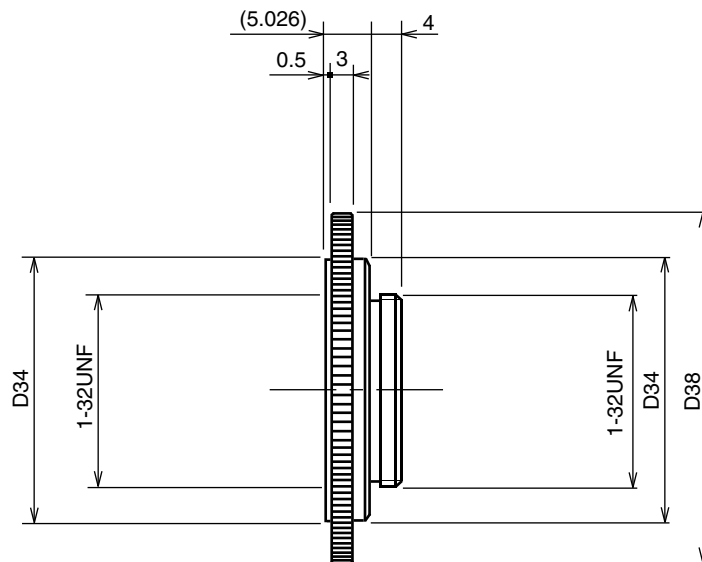

CS-C Adaptor

[SPECIFICATIONS]

Adaptor for C-mount lens to be used with CS-mount camera.

[COMPOSITION]

Unit:mm