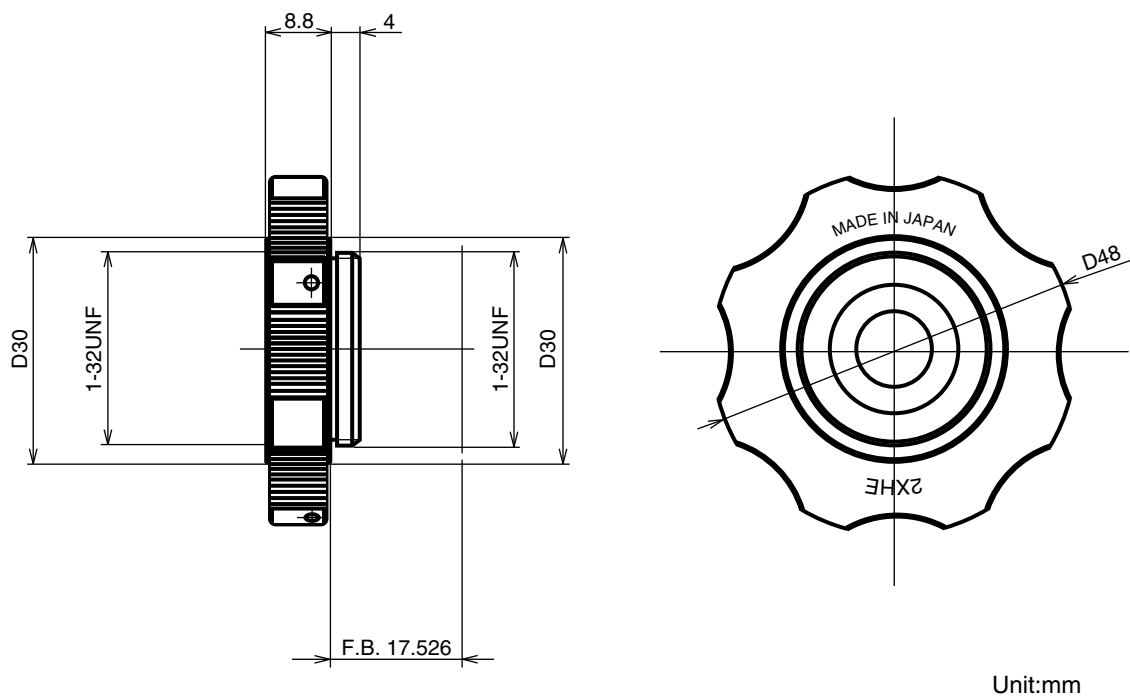

Extender 2XH

Rear conversion lens to double the focal length
for all C-MOUNT zoom lenses

Zoom Ratio :

2X

Size, Weight :

D48X8.8mm, Approx. 50g

[DIMENSIONS]

Unit:mm

- Note:1)Mount Slip Mechanism is Not Built.
2)Extender Multiplies the F No. By the same Amount.