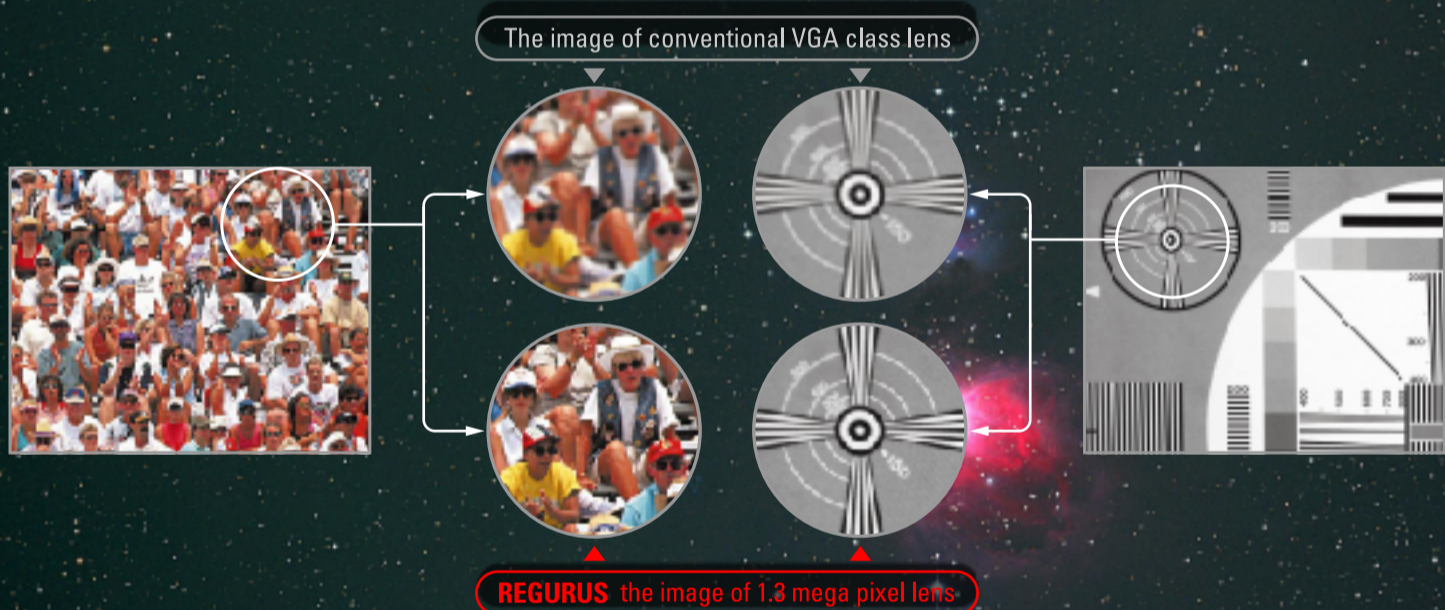

REGURUS

Ultra High Definition and Day & Night function value added

NEW **REGURUS**
HD338DCIR

1/3" 3.3-8mm F1.4
1.3 mega pixel Day & Night

SPACE inc. named the brand new products as [REGURUS], which will support the center of future surveillance with high definition.

REGURUS support 1.3mega pixel high definition image from center to the corner. For 24 hours continuous surveillance, Regurus is corresponding Day & Night which minimize the focus shift to the utmost.

Try our [REGURUS] which demanded thoroughly on accuracy of glass process, tolerance of spare parts, centering, assembling and professional evaluation for function.

1.3 MEGA **400% higher definition**

Enable 400% higher definition compared to that of conventional lens with VEGA class. The magnified view with digital zoom keep high definition image

Day & Night **Day & Night correspondence**