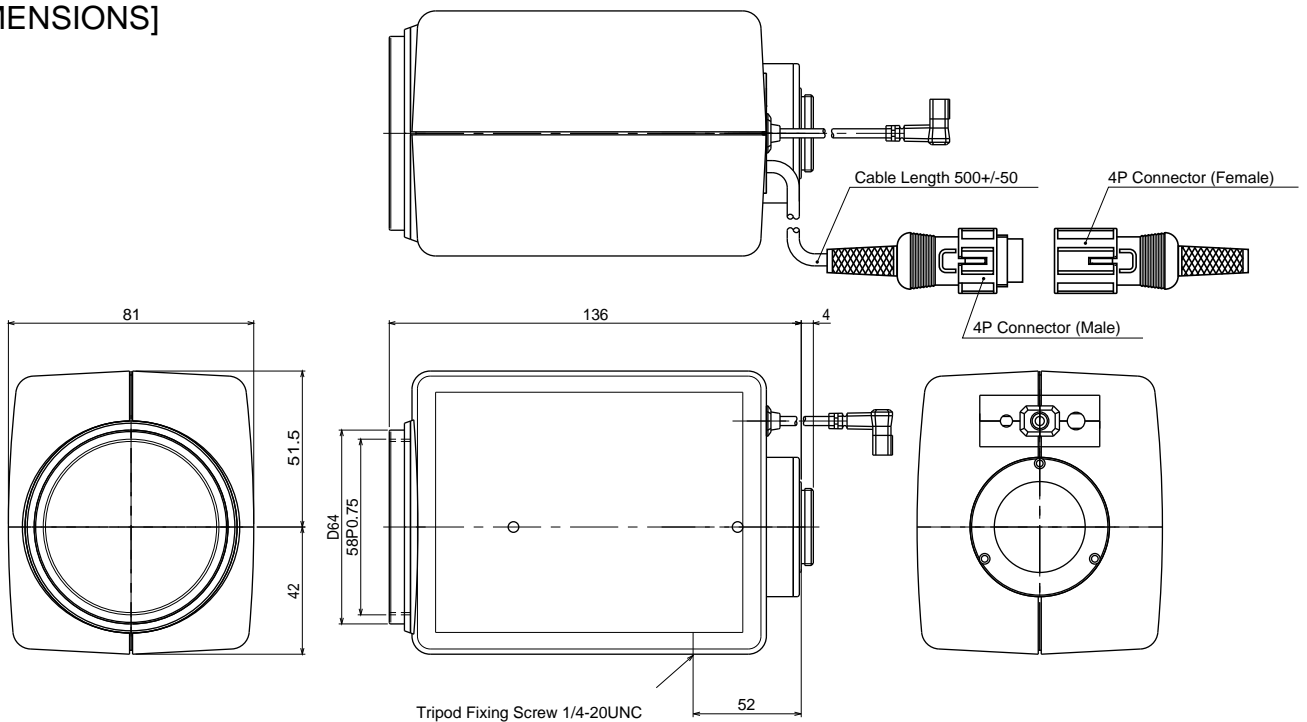

HZ8136RDC

Image Size: $\frac{1}{2}$ $\frac{1}{3}$

[SPECIFICATIONS]

Focal Length :	8 - 136mm	Flange Back :	17.526mm
Maximum Relative Aperture :	1:1.6	Operation : Zoom :	Motorized(DC+/-6.4V, Max40mA) Speed Approx. 4.5sec.
Iris :	F1.6 - Approx. 360 (With ND Spot Filter)	Focus :	Motorized(DC+/-6.4V, Max40mA) Speed Approx. 3.2sec.
Zoom Ratio :	17X	Iris :	IG (Auto Close System) Close to Open : Less than 4.0V Open to Close : Less than 0.1V Speed within 4sec.
Angular Field of View :	43.6 X33.4 deg. at 8.0mm 2.7 X 2.0 deg. at 136mm	Operation Temperature :	-10 to +50
Image Format :	6.4X4.8mm(D8mm)	Mount :	C-Mount(Adjustable Lens Position)
Minimum Object Distance :	1.8m(From Front Vertex)	Front Thread :	58mm P0.75
Object Dimensions at M.O.D. :	144.0X108.0cm at 8.0mm 8.5X 6.3cm at 136mm	Size, Weight :	93.5X81X136mm, Approx. 620g
Optical Back Focal Distance :	19.33mm(In Air)		

[COMPOSITION]

Lens 1
Lens Cap 1
Dust Cap 1

4-Conductor Connector(Female) 1
(Any 4-conductor cable of external dia 6mm to be prepared separately.)

[DIMENSIONS]

[CIRCUIT DIAGRAM]

Unit:mm