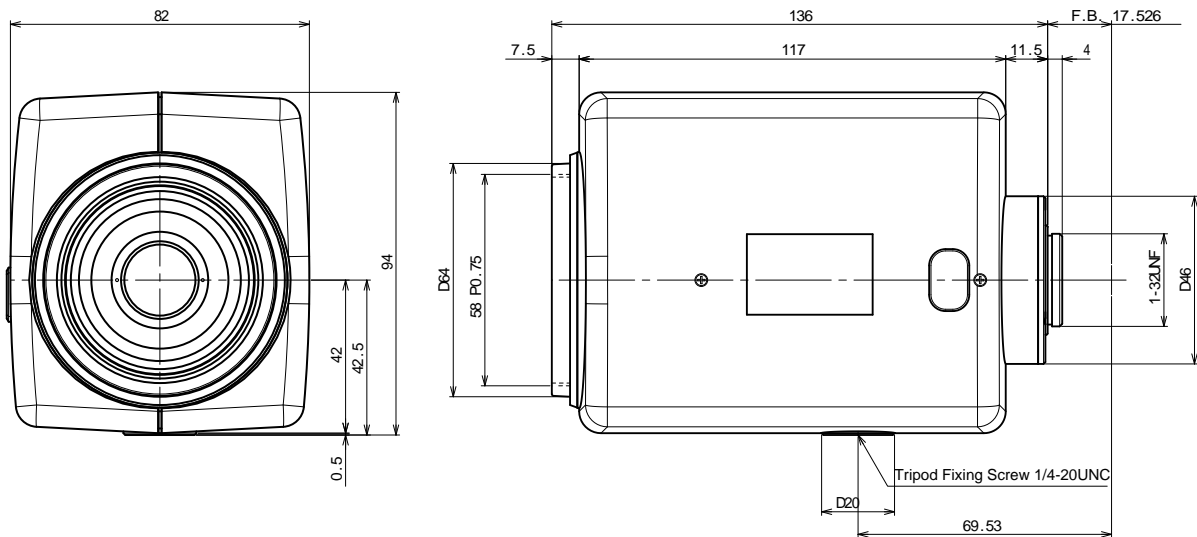

# HZ8136R

Image Size:  $\frac{1}{2}$   $\frac{1}{3}$

## [SPECIFICATIONS]

Focal Length :	8 - 136mm	Flange Back :	17.526mm
Maximum Relative Aperture :	1:1.6	Operation : Zoom :	Motorized(DC+/-6.4V, Max40mA) Speed Approx. 6.5sec.
Iris :	F1.6 - Close	Focus :	Motorized(DC+/-6.4V, Max40mA) Speed Approx. 6.0sec.
Zoom Ratio :	17X	Iris :	Motorized(DC+/-6.4V, Max40mA) Speed Approx. 3.5sec.
Angular Field of View :	43.6 X33.4 deg. at 8.0mm 2.7 X 2.0 deg. at 136mm	Operation Temperature :	-10 to +50
Image Format :	6.4X4.8mm(D8mm)	Mount :	C-Mount(Adjustable Lens Position)
Minimum Object Distance :	1.8m(From Front Vertex)	Front Thread :	58mm P0.75
Object Dimensions at M.O.D. :	144.0X108.0cm at 8.0mm 8.5X 6.3cm at 136mm	Size, Weight :	82X94X136mm, Approx. 700g
Optical Back Focal Distance :	19.33mm(In Air)		

## [COMPOSITION]

Lens .....1  
Lens Cap .....1  
Dust Cap .....1

4-Conductor Connector(Female) .....1  
(Any 4-conductor cable of external dia 6mm to be prepared separately.)

## [DIMENSIONS]

Unit:mm