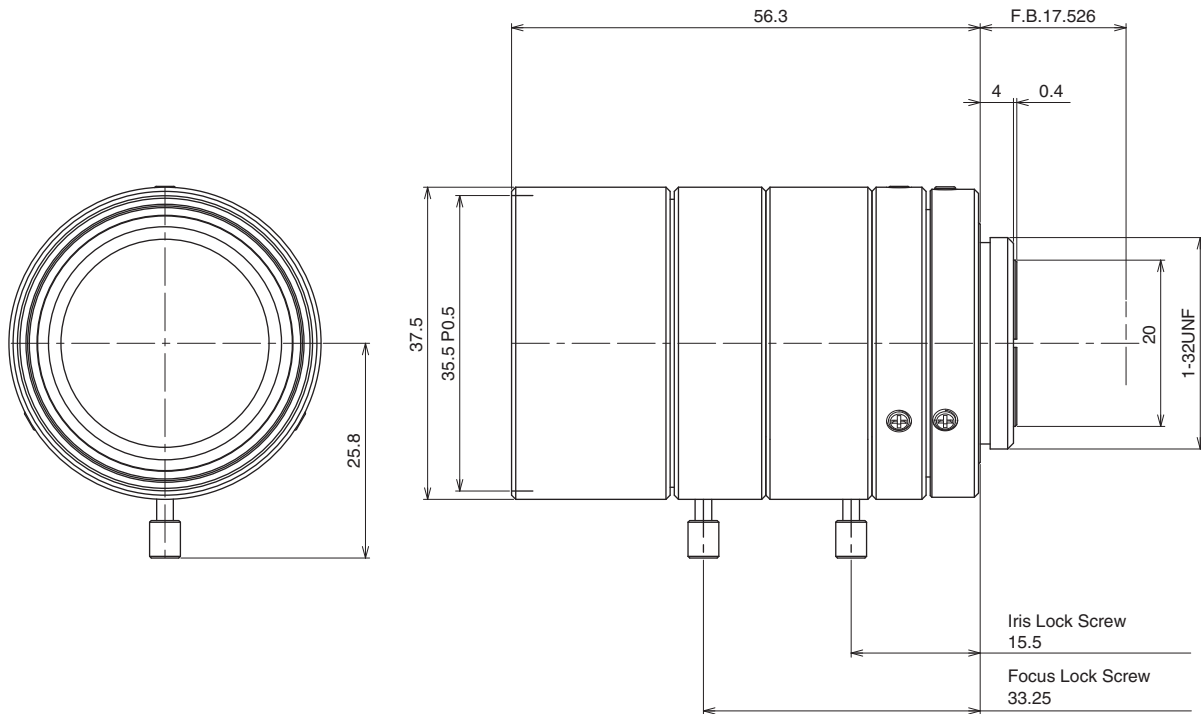

JHF35M-MP

【SPECIFICATIONS】 Megapixel-Lens

Image Size : 2/3

Focal Length : 35mm
 Maximum Relative Aperture : 1:1.4
 Iris : F1.4 ~ 22
 Angle of View : 14.3 × 10.8 °
 Image Size : 8.8 × 6.6mm (11mm)
 Minimum Object Distance : 0.25m (From Front Vertex)
 Optical Distortion : Max -0.04% (at near)
 0.07% (at far)
 TV Distortion : -0.01% (at near)
 0.03% (at far)

Optical Back Focal Distance : 14.027mm(In Air)
 Flange Back : 17.526mm
 Operation : Focus : Manual
 Iris : Manual
 Operating Temperature : -10 ~ +50
 Mount : C-Mount
 Filter Size : 35.5mm P0.5
 Size : 37.5 × 56.3mm
 Weight :

【COMPOSITION】

- Lens 1
- Lens Cap 1
- Dust Cap 1

【DIMENSIONS】

Unit:mm